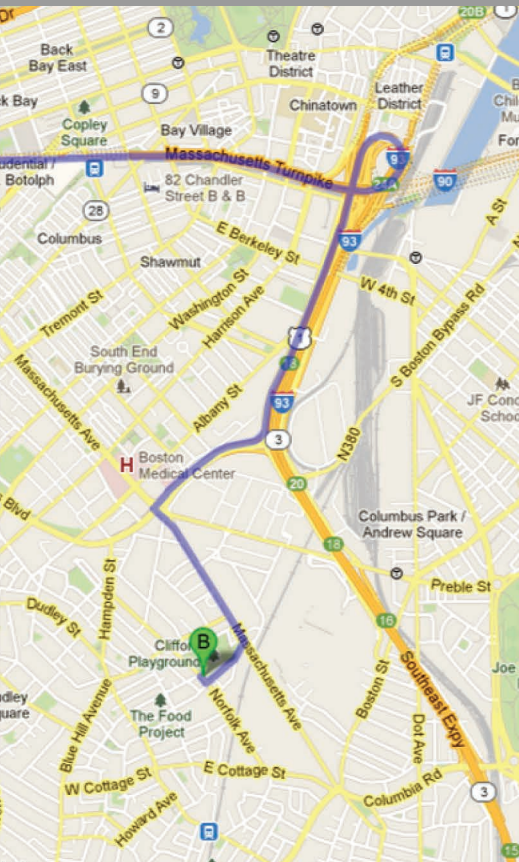

173 Norfolk Avenue, Boston, MA 02119

From MassPike

- Take exit **24 A-B-C** on the left for **Interstate 93 S**
Partial toll road 0.7 mi
- Merge onto **I-93 S** 0.4 mi
- Take exit **18** toward **Mass Ave/Roxbury** 0.4 mi
- Merge onto **Mass Ave Connector** 0.2 mi
- Slight left to stay on **Mass Ave Connector** 344 ft
- Turn left onto **Massachusetts Ave** 0.5 mi
- Turn right onto **Shirley St** 0.2 mi
- Turn right onto **Norfolk Ave**
Destination will be on the left

From I-93 S

- Take exit **15** for **Columbia Rd** toward **Edward Everett Sq E** 0.2 mi
- Turn right onto **Columbia Rd** 390 ft
- At the traffic circle, take the **4th** exit and stay on **Columbia Rd** 0.7 mi
- Turn left to stay on **Columbia Rd** 92 ft
- Take the 1st right onto **E Cottage St** 0.2 mi
- Continue onto **Norfolk Ave**
Destination will be on the left

From I-93 N

- Take exit **18** toward **Mass Ave/Roxbury** 0.4 mi
- Merge onto **Mass Ave Connector** 0.2 mi
- Slight left to stay on **Mass Ave Connector** 344 ft
- Turn left onto **Massachusetts Ave** 0.5 mi
- Turn right onto **Shirley St** 0.2 mi
- Turn right onto **Norfolk Ave**
Destination will be on the left