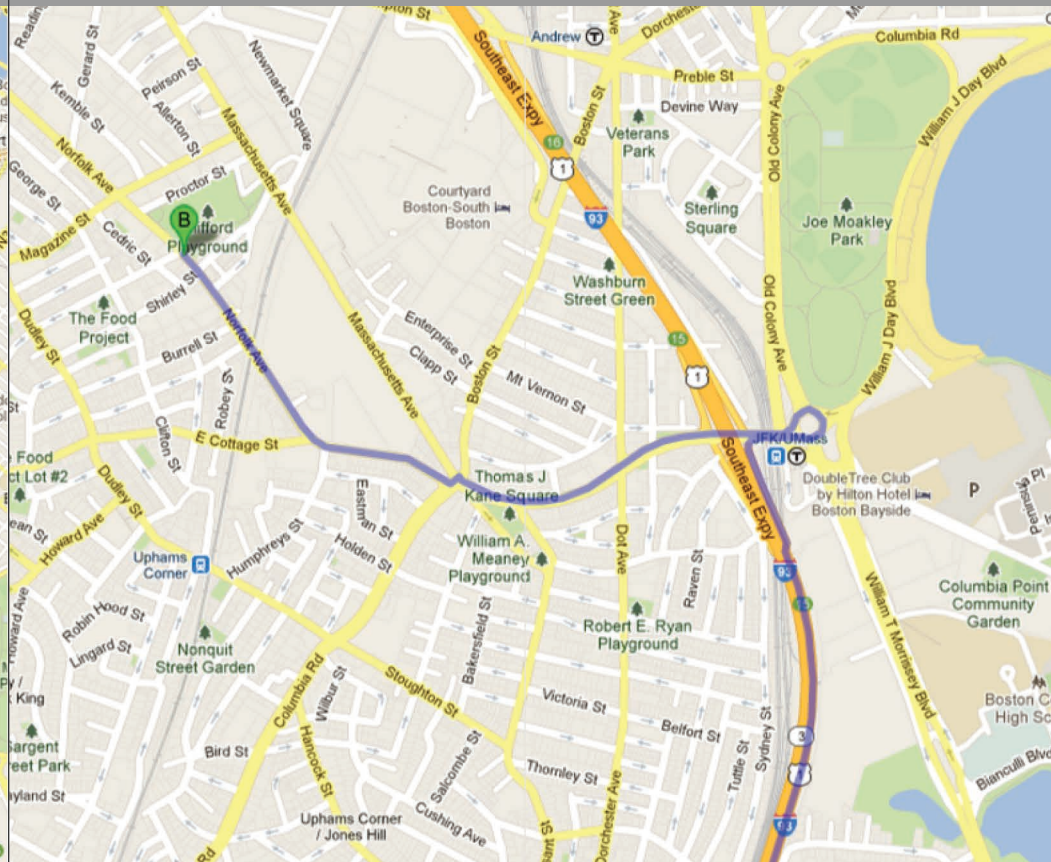

173 Norfolk Avenue, Boston, MA 02119

From MassPike

- Take exit **24 A-B-C** on the left for **Interstate 93 S**
Partial toll road 0.7 mi
- Merge onto **I-93 S** 0.4 mi
- Take exit **18** toward **Mass Ave/Roxbury** 0.4 mi
- Merge onto **Mass Ave Connector** 0.2 mi
- Slight left to stay on **Mass Ave Connector** 344 ft
- Turn left onto **Massachusetts Ave** 0.5 mi
- Turn right onto **Shirley St** 0.2 mi
- Turn right onto **Norfolk Ave**
Destination will be on the left

From I-93 S

- Take exit **15** for **Columbia Rd** toward **Edward Everett Sq E** 0.2 mi
- Turn right onto **Columbia Rd** 390 ft
- At the traffic circle, take the **4th** exit and stay on **Columbia Rd** 0.7 mi
- Turn left to stay on **Columbia Rd** 92 ft
- Take the 1st right onto **E Cottage St** 0.2 mi
- Continue onto **Norfolk Ave**
Destination will be on the left

From I-93 N

- Take exit **18** toward **Mass Ave/Roxbury** 0.4 mi
- Merge onto **Mass Ave Connector** 0.2 mi
- Slight left to stay on **Mass Ave Connector** 344 ft
- Turn left onto **Massachusetts Ave** 0.5 mi
- Turn right onto **Shirley St** 0.2 mi
- Turn right onto **Norfolk Ave**
Destination will be on the left