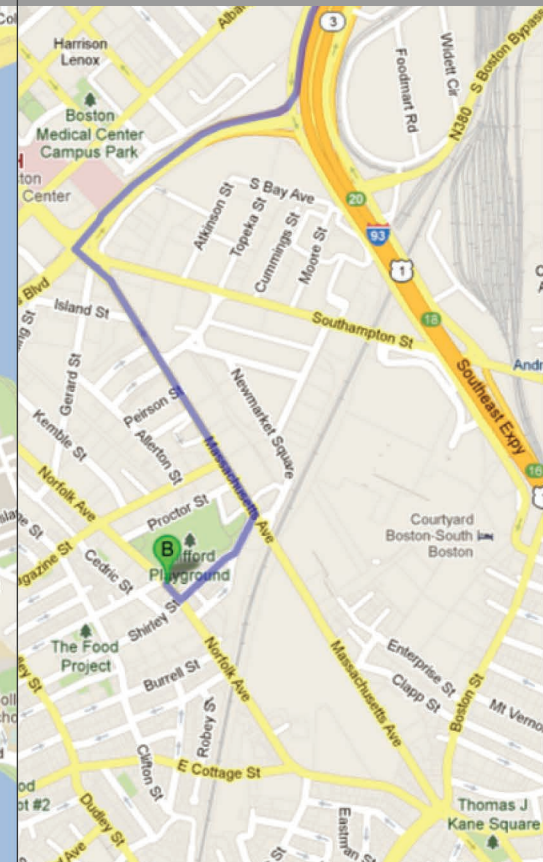

173 Norfolk Avenue, Boston, MA 02119

From MassPike

- Take exit **24 A-B-C** on the left for **Interstate 93 S**
Partial toll road 0.7 mi
- Merge onto **I-93 S** 0.4 mi
- Take exit **18** toward **Mass Ave/Roxbury** 0.4 mi
- Merge onto **Mass Ave Connector** 0.2 mi
- Slight left to stay on **Mass Ave Connector** 344 ft
- Turn left onto **Massachusetts Ave** 0.5 mi
- Turn right onto **Shirley St** 0.2 mi
- Turn right onto **Norfolk Ave**
Destination will be on the left

From I-93 S

- Take exit **15** for **Columbia Rd** toward **Edward Everett Sq E** 0.2 mi
- Turn right onto **Columbia Rd** 390 ft
- At the traffic circle, take the **4th** exit and stay on **Columbia Rd** 0.7 mi
- Turn left to stay on **Columbia Rd** 92 ft
- Take the 1st right onto **E Cottage St** 0.2 mi
- Continue onto **Norfolk Ave**
Destination will be on the left

From I-93 N

- Take exit **18** toward **Mass Ave/Roxbury** 0.4 mi
- Merge onto **Mass Ave Connector** 0.2 mi
- Slight left to stay on **Mass Ave Connector** 344 ft
- Turn left onto **Massachusetts Ave** 0.5 mi
- Turn right onto **Shirley St** 0.2 mi
- Turn right onto **Norfolk Ave**
Destination will be on the left